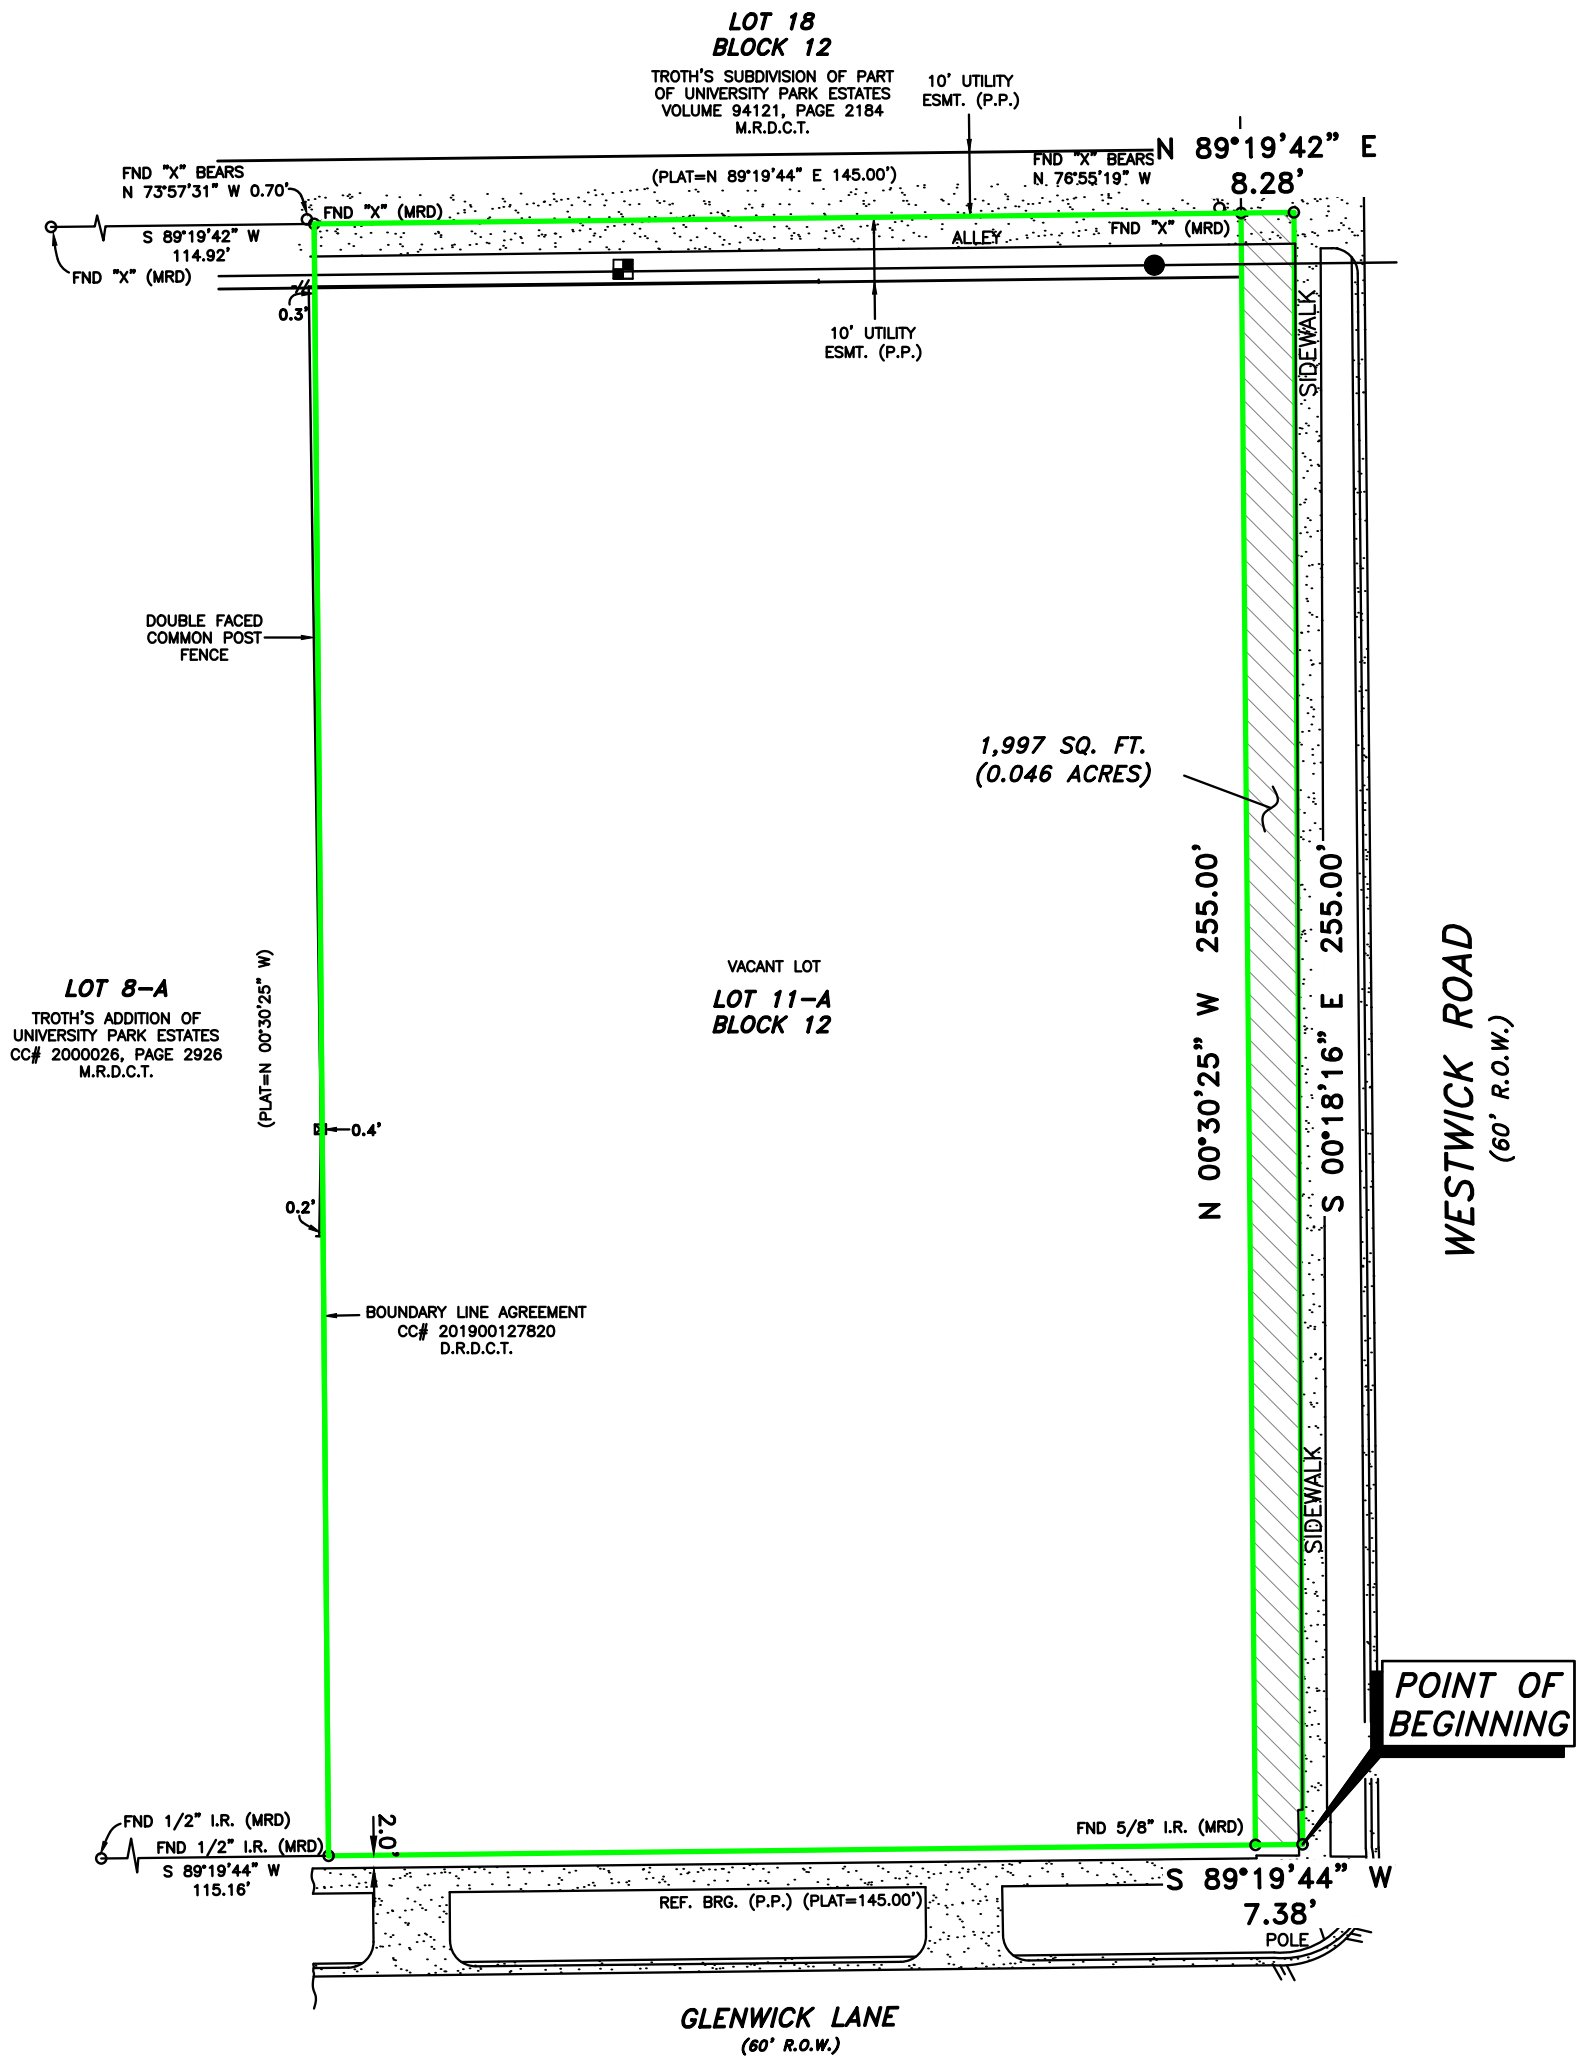

**"EXHIBIT"**

**Global Land Surveying, Inc.**

SERVING THE DALLAS-FORT WORTH METROPLEX SINCE 2002

GLOBAL LAND SURVEYING, INC.  
17111 PRESTON ROAD, SUITE 135  
DALLAS, TEXAS 75248  
PHONE (972) 881-1700  
INFO@GLS-INC.COM  
TBPELS FIRM NO. 10016300